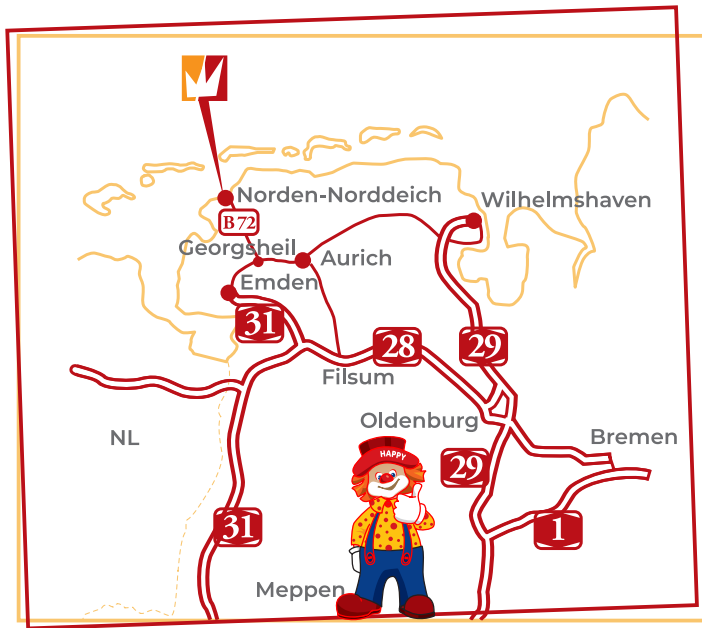

ARRIVAL

FAMILOTEL
Deine Familienhotels.

IF YOU TRAVEL BY TRAIN, PLEASE GET OFF AT THE STATION NORDDEICH-MOLE.

Follow the new A-road 72 of Norden until the first roundabout.

- 👑 At this roundabout, please drive straight ahead, take the second exit in the direction of Norddeich
- 👑 Follow the road for approx. 5 km to the second roundabout
- 👑 Take the third exit in the direction of Norden-Nord and Norddeich
- 👑 After the traffic lights, continue straight ahead onto Itzendorfer Straße
- 👑 After the large car park, turn right after approx. 500 metres onto Bantsbalje
- 👑 Then take the next right onto Itzendorfplate. Continue on Flüthörn until you reach our hotel

DEICHKRONE
★★★★
Euer fröhliches Familienhotel
Familotel Nordsee

Flüthörn 2a
26506 Norden-Norddeich

Tel.: 0 49 31/9 28 28 28
Fax: 0 49 31/9 28 28 88

reservierung@hotel-deichkrone.de
www.hotel-deichkrone.de